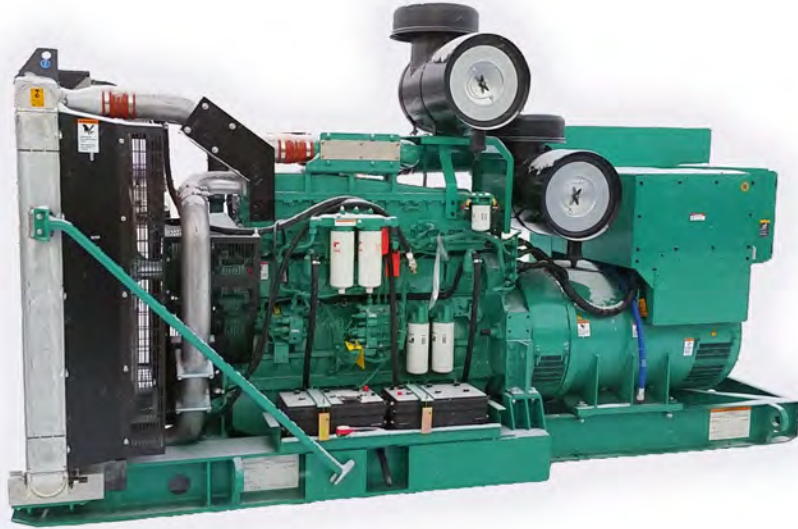

Genset Packages

Open Skid Genset

Sound attenuated Enclosed Genset with Fuel tank.

Skid mounted, Sound attenuated Enclosed Genset with Fuel tank, Manual Light Mast and Distribution

Sound attenuated Double Genset

Skid Shack Package Includes:

- manual Light Mast
- Fuel tank
- 480V/208V electrical Distribution Panel

40 feet sound attenuated Sea Can Package (double Genset)

Inside view

Skid Shack Package
Manual Mast, Fuel Tank, Distribution Panel and Automatic Load Bank

408V/208V External Distribution Panel
of a Skid Shack Package